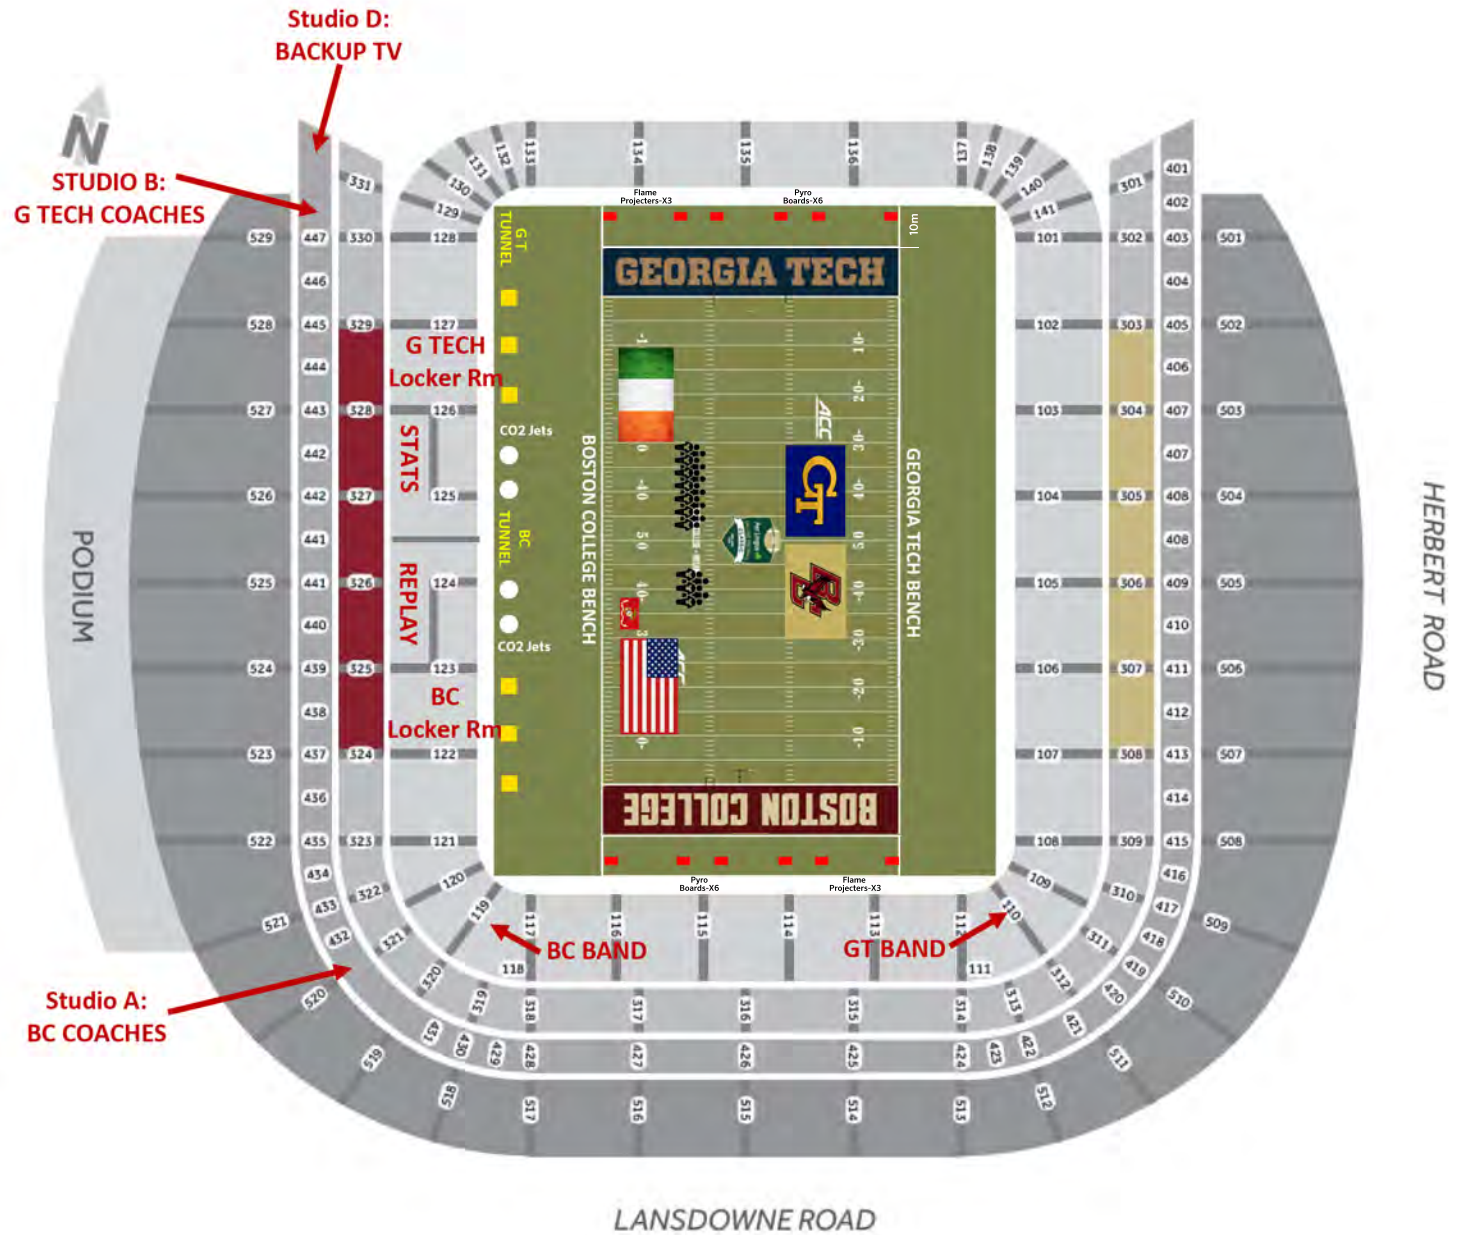

AER LINGUS COLLEGE FOOTBALL CLASSIC 2016

AVIVA STADIUM *Flags & Anthems (Part 2)*

- CO2 Jets
- Pyro Boards-X6
- Flame Projectors-X3
- Presentation Area
- Boston College Band
- George Tech Band
- Irish Flag
- USA Flag
- BC Chior
- KK Chior
- Marine Colour Guard