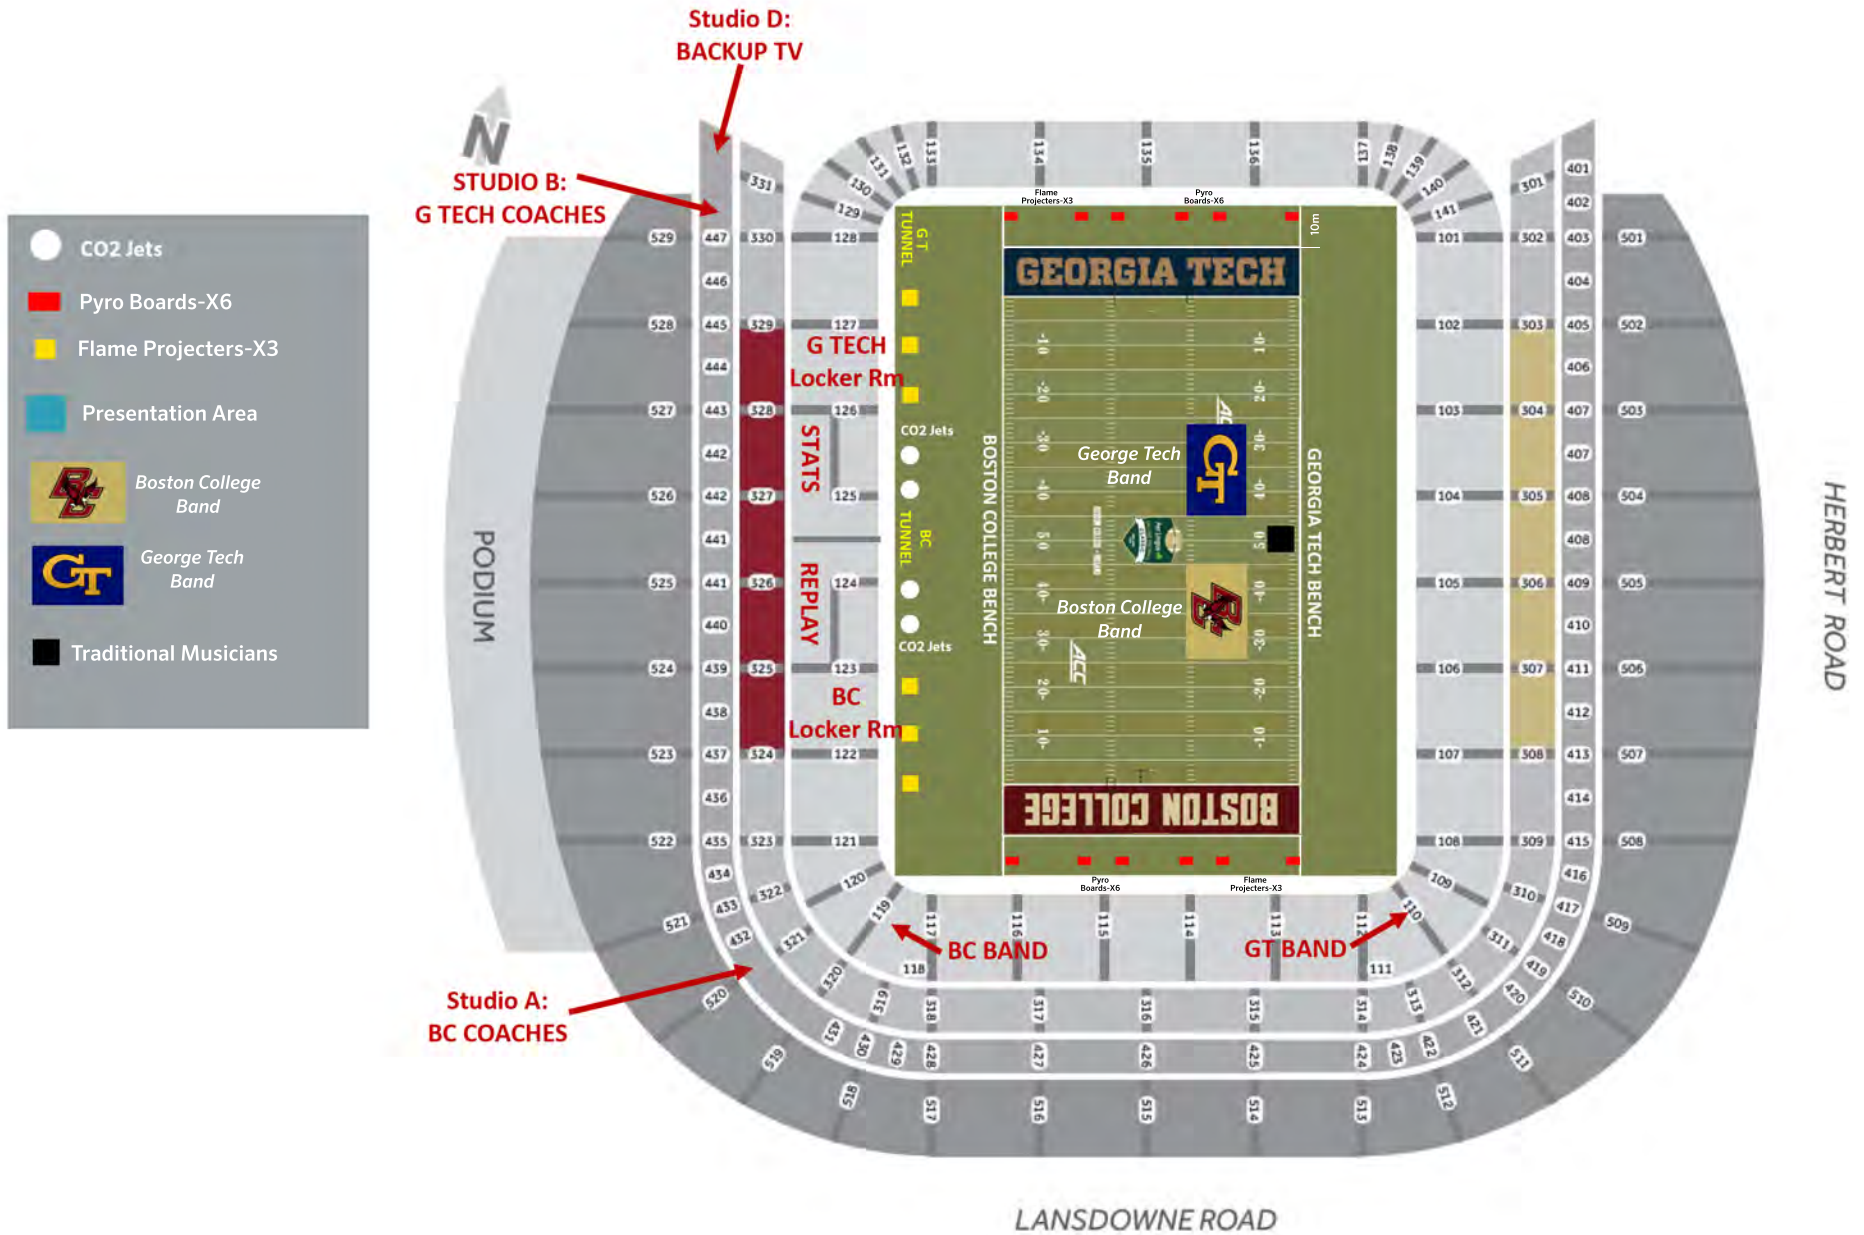

AER LINGUS COLLEGE FOOTBALL CLASSIC 2016

AVIVA STADIUM HT Show (Part 1)