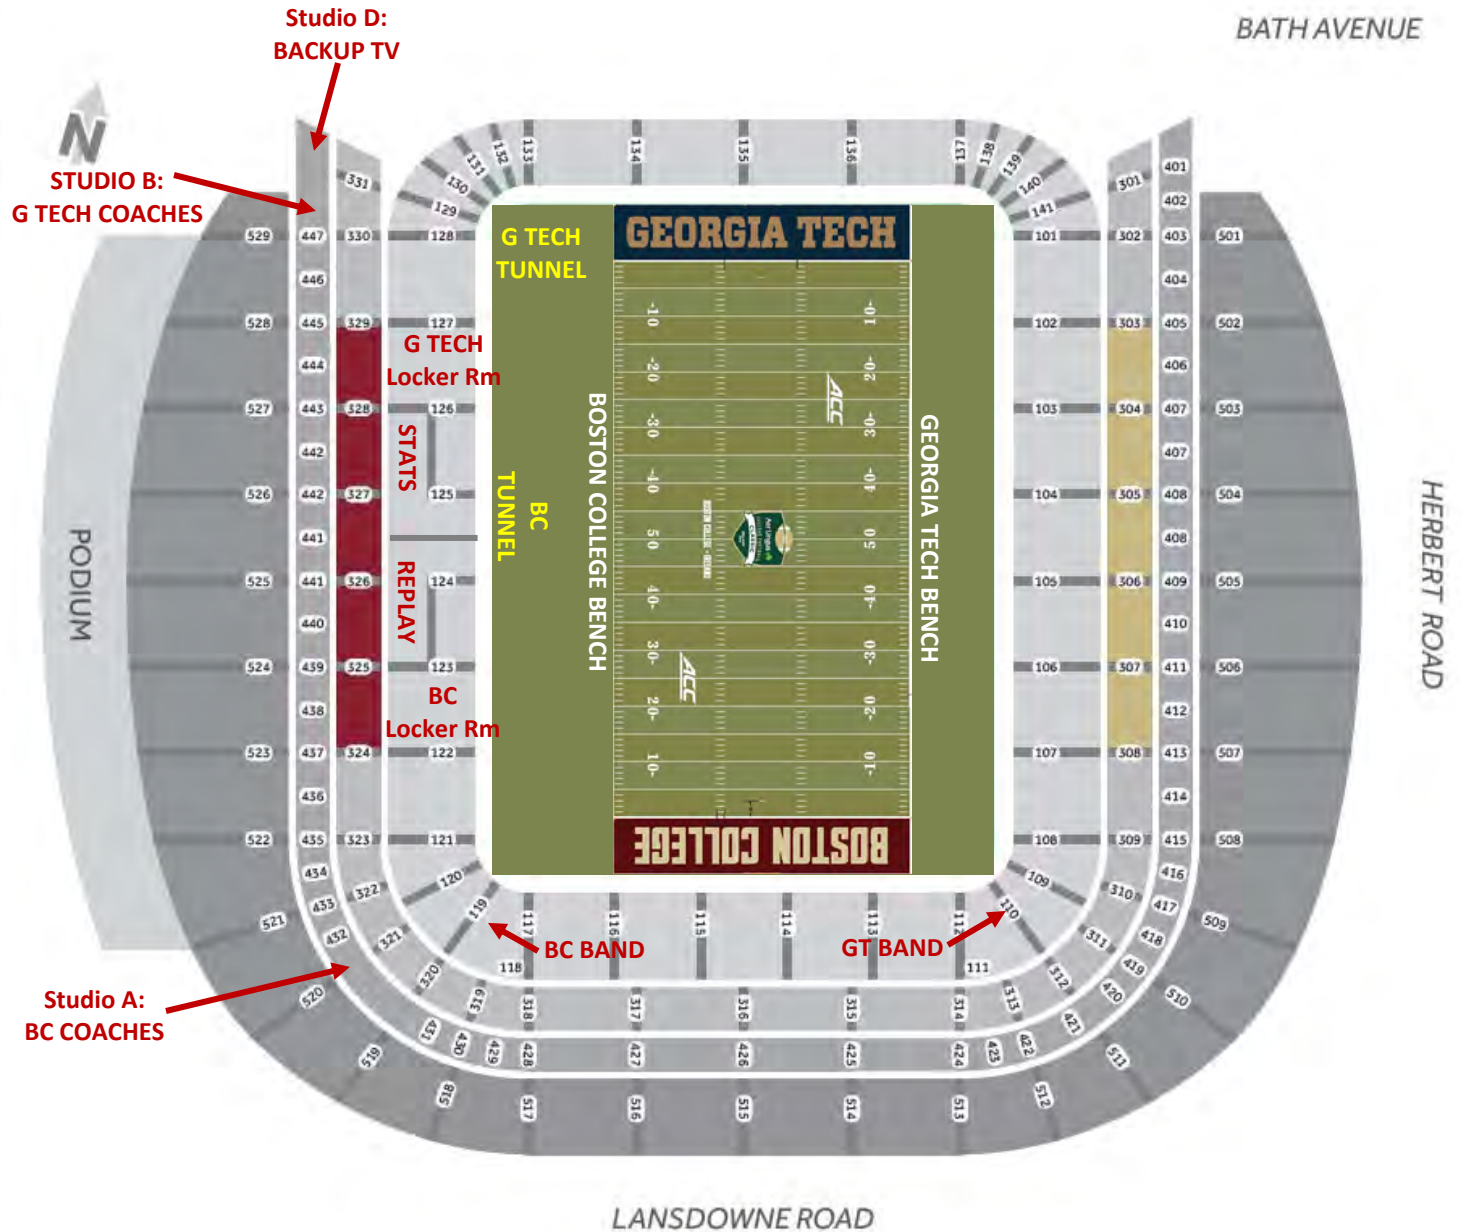

**GEORGIA TECH
PRIORITY SEATING**
(SECTIONS 303-308)

Studio D:
BACKUP TV

STUDIO B:
G TECH COACHES

G TECH
Locker Rm

STATS

REPLAY

BC
Locker Rm

Studio A:
BC COACHES

BC BAND

GT BAND

BATH AVENUE

HERBERT ROAD

LANSDOWNE LANE

LANSDOWNE ROAD

AVIVA STADIUM *Flags & Anthems (Part 1)*

-  CO2 Jets
-  Pyro Boards-X6
-  Flame Projectors-X3
-  Presentation Area
-  Boston College Band
-  George Tech Band
-  Irish Flag
-  USA Flag
-  BC Chior
-  KK Chior
-  Marine Colour Guard

**GEORGIA TECH
PRIORITY SEATING**
(SECTIONS 303-308)

- CO2 Jets
- Pyro Boards-X6
- Flame Projectors-X3
- Presentation Area

PYRO Position 2.

1. BC Team takes the field/Pyro to coincide with team entrance with CO2 Jets
2. Pyrotechnics to coincide with "rockets red glare" Pyro Boards.
3. Pyrotechnics to coincide with Anthems
4. Kickoff- Pyro to coincide with kickoff
5. Flameboxes ignite on Touchdowns