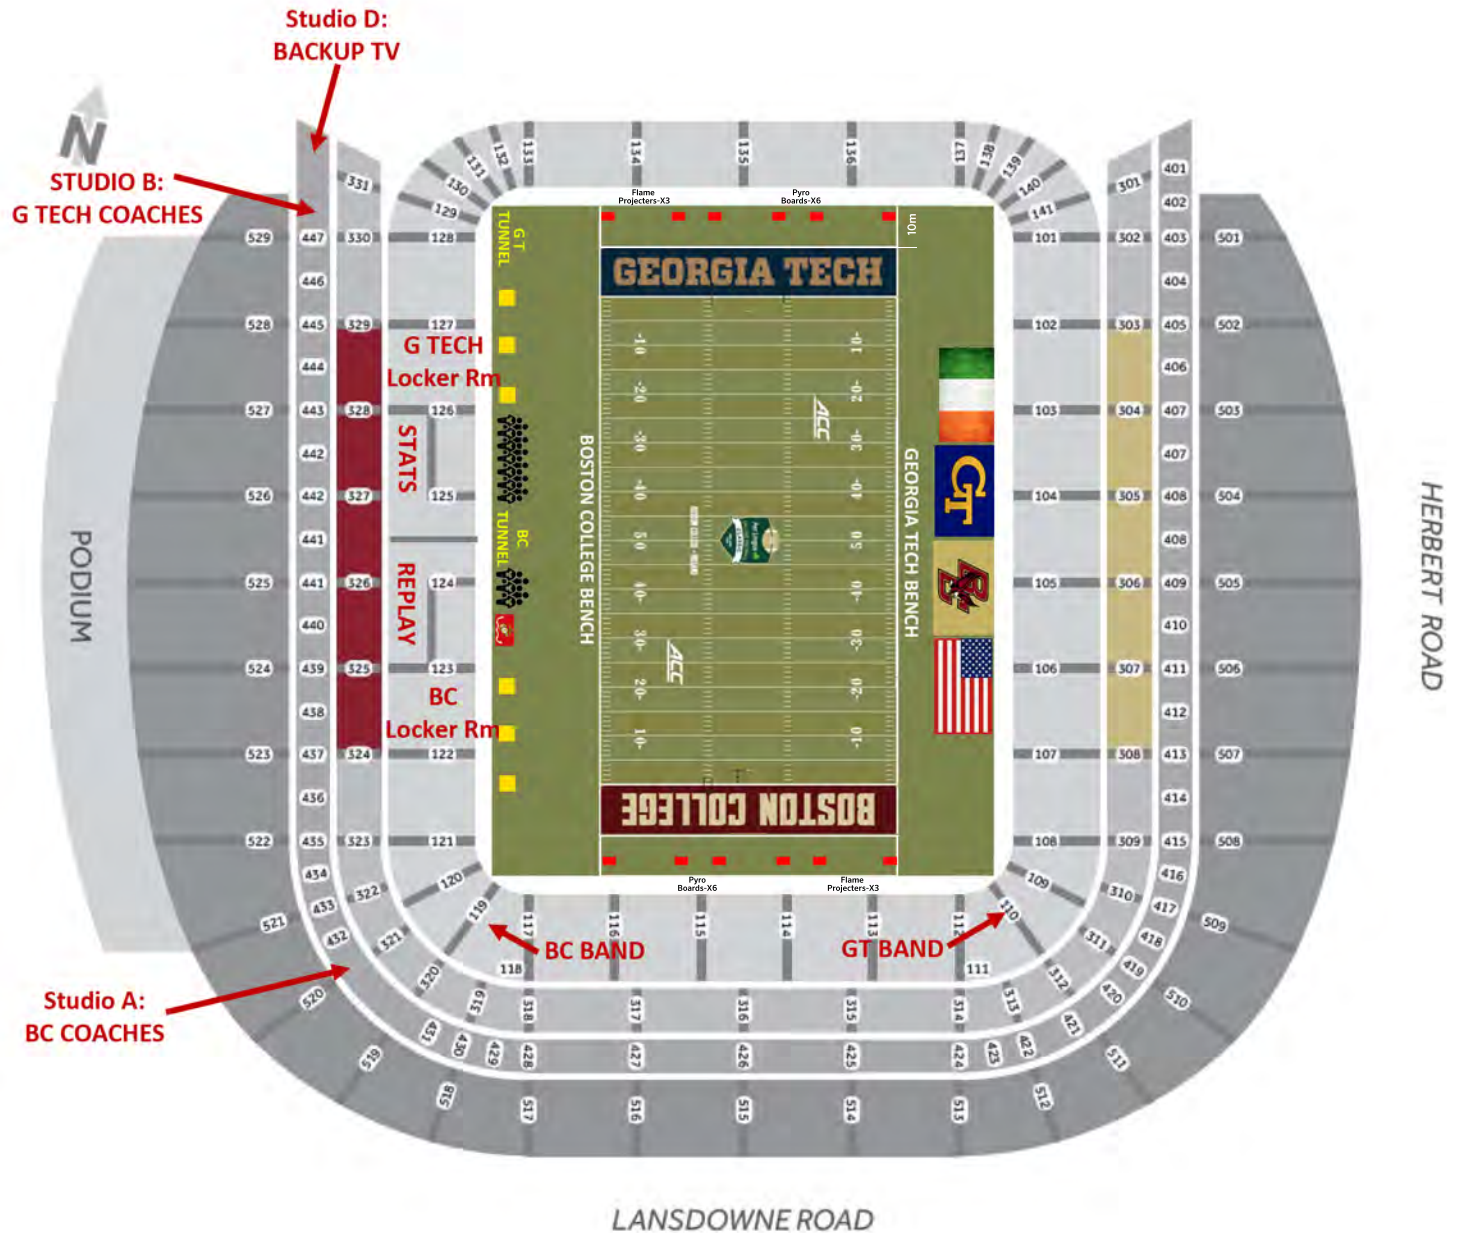

**GEORGIA TECH
PRIORITY SEATING**
(SECTIONS 303-308)

Studio D:
BACKUP TV

STUDIO B:
G TECH COACHES

G TECH
Locker Rm

STATS

REPLAY

BC
Locker Rm

Studio A:
BC COACHES

BC BAND

GT BAND

BATH AVENUE

HERBERT ROAD

LANSDOWNE LANE

LANSDOWNE ROAD

AVIVA STADIUM *Flags & Anthems (Part 1)*

-  CO2 Jets
-  Pyro Boards-X6
-  Flame Projectors-X3
-  Presentation Area
-  Boston College Band
-  George Tech Band
-  Irish Flag
-  USA Flag
-  BC Chior
-  KK Chior
-  Marine Colour Guard